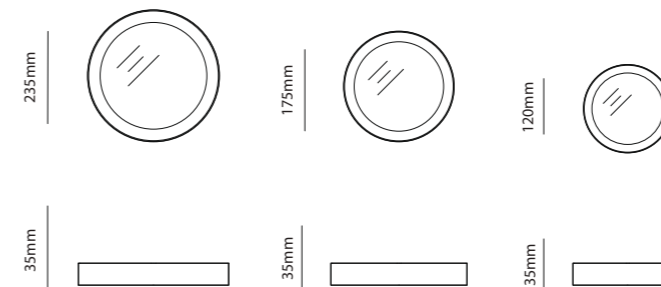

Item Description

Mounting Type- Surface Mounted
Housing- Aluminum
Diffuser- PMMA
Reflector- White
Life Span- > 50,000 Hrs (Ta = 30°C LM70)
Option- Non Dimmable / Dimmable DALI / 0~ 10V/ Triac
Standards- EN60598-1 / EN60595-2-1

Objective

Using our latest technology to make a combination between decoration & efficiency.
 PACIFIC ROUND is simple surface mounted round panel with total height <35mm, aluminum PCB equipped with SMD light source side emitting. Aluminum casting body and 4mm thickness with PMMA diffuser.
 It can be used in Retails, Residentials, and Hotels.

CODE	WATTAGE	LUMENS	CRI	KELVINS	DIMENSIONS
PACIFIC ROUND-06	6W	420lm	>80	2700-3200K/3800-4200K/5700-6000K	H:155mm
PACIFIC ROUND-12	12W	840lm	>80	2700-3200K/3800-4200K/5700-6000K	H:210mm
PACIFIC ROUND-18	18W	1260lm	>80	2700-3200K/3800-4200K/5700-6000K	H:270mm
PACIFIC ROUND-25	25W	1750lm	>80	2700-3200K/3800-4200K/5700-6000K	H:270mm

Pacific Round

Surface Mounted Downlight Series

Colours

01 02 03 04

01. White 02. Black 03. Silver 04. Grey