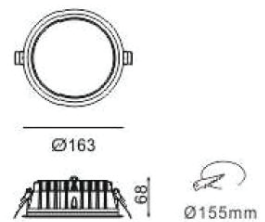

**Item Description**

**Mounting Type-** Recessed

**Housing-** Aluminum body with heat sink

**Diffuser-** Opal glass / Opal PMMA

**Life Span-** > 50,000 Hrs (Ta = 30°C LM70)

**Driver-** DC700mA

**Option-** Non Dimmable / Dimmable DALI / 0~ 10V/ Triac

**Standards-** EN60598-1 / EN60595-2-1

**Objective**

Recessed mounted circular LED downlights luminaire with die-cast aluminum in white powder coating finish, especially designed heat sink, anti glare diffuser and separate energy efficient electronic.

These are suitable for Living rooms, Corridors, Hotels, Exhibition Halls, Shopping Malls, Brandchain Stores and so on.

CODE	WATTAGE	LUMENS	CRI	KELVINS	DIMENSIONS
FALO-20	20W	1520/1710/1900lm	90/80/70	3000K/4000K/5000K	Φ163x68mm