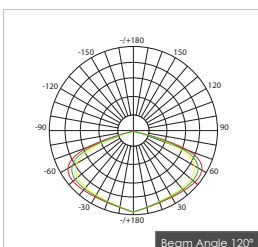

Objective

Recessed mounted circular LED downlights luminaire with die-cast aluminum in white powder coating finish, especially designed heat sink, anti glare diffuser and separate energy efficient electronic.

These are suitable for Living rooms, Corridors, Hotels, Exhibition Halls, Shopping Malls, Brandchain Stores and so on.

CODE	WATTAGE	LUMENS	CRI	KELVINS	DIMENSIONS
FALO-20	20W	1520/1710/1900lm	90/80/70	3000K/4000K/5000K	Φ163x68mm