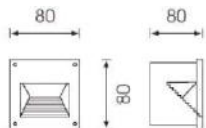

Objective

Wall recessed Asymmetrical Luminaires in Soft and Power LED Version specially designed for Facade and in unique shape version wall mounted LED light in compact size design.

Equipped with a uniquely designed for better protection and durability, easier installation and maintenance.

CODE	WATTAGE	LUMENS	CRI	KELVINS	DIMENSIONS
LOK-2	2W	120lm	80/90	2700K/3000K/4000K/5000K	80x80mm

Wall panel installation

Solid wall installation