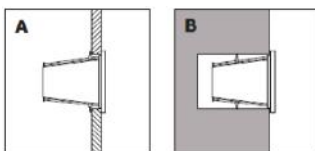

Objective

Wall recessed Asymmetrical Luminaires in Soft and Power LED Version specially designed for Facade and in unique shape version wall mounted LED light in compact size design.

Equipped with a uniquely designed for better protection and durability, easier installation and maintenance.

CODE	WATTAGE	LUMENS	CRI	KELVINS	DIMENSIONS
LOK-2	2W	120lm	80/90	2700K/3000K/4000K/5000K	80x80mm

Wall panel installation

Solid wall installation