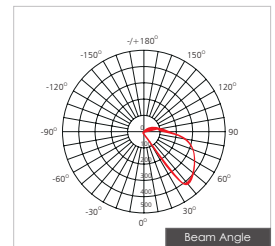

Objective

Wall recessed Asymmetrical Luminaires in Soft and Power LED Version specially designed for Facade and in unique shape version wall mounted LED light in compact size design.

Equipped with a uniquely designed for better protection and durability, easier installation and maintenance.

CODE	WATTAGE	LUMENS	CRI	KELVINS	DIMENSIONS
LOK-2	2W	120lm	80/90	2700K/3000K/4000K/5000K	80x80mm

Wall panel installation

Solid wall installation