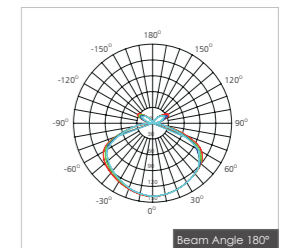

Objective

LED wall light provides a stylish architectural luminaire for interior applications by the unique form and up light and down light functional design.
 It adopts aluminum housing which provides excellent thermal management and 94-V0 fire rated PC which distributes softly lighting to creating comfortable atmosphere.
 Widely used in corridors, stairwells, reception areas, meeting rooms, pillars in open plan offices

CODE	WATTAGE	LUMENS	CRI	KELVINS	DIMENSIONS
UKIO S-8W	8W	670lm	80/90	3000K/4000K/5000K/5700K	139*115*52mm

UKIO-S