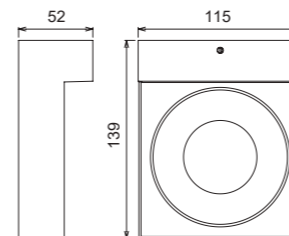

Objective

LED wall light provides a stylish architectural luminaire for interior applications by the unique form and up light and down light functional design.
 It adopts aluminum housing which provides excellent thermal management and 94-V0 fire rated PC which distributes softly lighting to creating comfortable atmosphere.
 Widely used in corridors, stairwells, reception areas, meeting rooms, pillars in open plan offices

CODE	WATTAGE	LUMENS	CRI	KELVINS	DIMENSIONS
UKIO S-8W	8W	670lm	80/90	3000K/4000K/5000K/5700K	139*115*52mm

UKIO-S