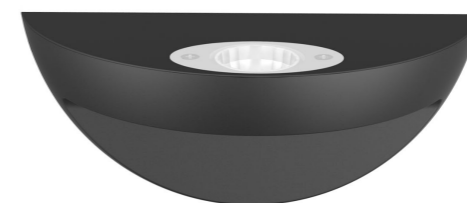

# UMBARA-B

**Item Description**

**Mounting Type-** Wall mounted  
**Housing-** die-casting aluminum  
**Diffuser-** opal PC  
**Life Span-** > 50,000 Hrs (Ta = 30°C LM70)  
**Option-** Non Dimmable / Dimmable DALI / 0~ 10V/ Triac  
**Standards-** EN60598-1 / EN60595-2-1

**Objective**

Compared to traditional wall sconces, Modern wall-mounted LED lights would pay more attention to create unique design and make customers feel comfortable. Our wall mounted lamps comes with Smiley-face design will let you love it at first sight.

On the bottom of the led wall lantern has equipped with automatic water drainage system, this function will make LED wall mounted lights IP54 waterproof. Even if it is installed in the courtyard, you are not worry it.

CODE	WATTAGE	LUMENS	CRI	KELVINS	DIMENSIONS
UMBARA-B	12W	1110lm	80/90	3000K/4000K/5000K/5700K	Ø158x70x65.5mm