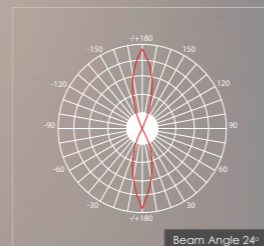

J-TRIANGLE-10

CODE	WATTAGE	CRI	KELVINS	DIMENSIONS
J-TRIANGLE-10	10W	90	2700K/3000K/3500K/4000K/5000K/6500K	104x80x116mm
J-TRIANGLE-20	2x10W	90	2700K/3000K/3500K/4000K/5000K/6500K	108x80x189mm

Mounting Type- Wall Mounted

Housing- Pure Aluminum Heat Sink

Diffuser- Frosted / Clear

Reflector- Aluminum

Life Span- > 50,000 Hrs (Ta = 30°C LM70)

Driver- DC350mA | DC350mA

Option- Non Dimmable / Dimmable DALI / 0~ 10V/ Triac

Standards- EN60598-1 / EN60595-2-1

J-TRIANGLE-10 & J-TRIANGLE-20 are LED outdoor garden lamps made of aluminum alloy through extrusion, internal waterproof LED driver. Surface is treated by powder coating.

It is best for Hotels, Villas, Clubs, Lawns, Courtyards etc.