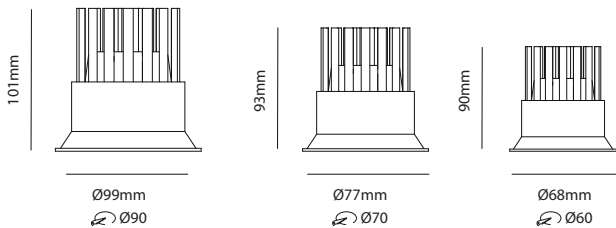

Item Description

Mounting Type- Ceiling Recessed
Housing- Aluminum
Diffuser- PMMA
Reflector- Aluminium
Life Span- > 50,000 Hrs (Ta = 30°C LM70)
Option- Non Dimmable / Dimmable DALI / 0~ 10V/ Triac
Standards- EN60598-1 / EN60595-2-1

Objective

Blue Lunar's COB Spotlight series is specially conceived for false ceilings with limited installation space.
 PATIO-06-09-15 is round COB spotlight with various beam angles.
 It can be used in Hotels, Brand chains, Homes and so on.

CODE	WATTAGE	LUMENS	CRI	KELVINS	DIMENSIONS
PATIO-06	6W	450lm	>80	2700-3200K/3800-4200K/5700-6000K	Ø68x90mm
PATIO-09	9W	560lm	>80	2700-3200K/3800-4200K/5700-6000K	Ø77x93mm
PATIO-15	15W	980lm	>80	2700-3200K/3800-4200K/5700-6000K	Ø99x101mm