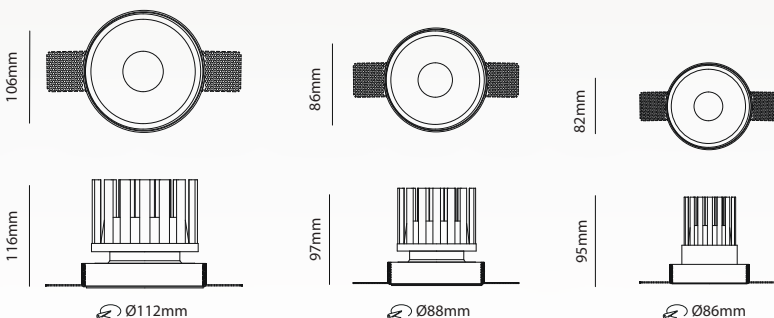

**Item Description**

**Mounting Type-** Ceiling Recessed  
**Housing-** Aluminum  
**Diffuser-** Grid Glass  
**Reflector-** Aluminium  
**Life Span-** > 50,000 Hrs (Ta = 30°C LM70)  
**Option-** Non Dimmable / Dimmable DALI / 0~ 10V/ Triac  
**Standards-** EN60598-1 / EN60595-2-1

**Objective**

Blue Lunar's COB Spotlight series is specially conceived for false ceilings with limited installation space.  
 PALL is round trimless COB spotlight two-step adjustability- flat or extended aluminum body and grid glass as a diffuser.  
 It can be used in Hotels, Brand chains, Homes and so on.

CODE	WATTAGE	LUMENS	CRI	KELVINS	DIMENSIONS
PALL-09	9W	650lm	>80	2700-3200K/3800-4200K/5700-6000K	Ø86x177mm
PALL-15	15W	1170lm	>80	2700-3200K/3800-4200K/5700-6000K	Ø88x183mm
PALL-20	20W	1600lm	>80	2700-3200K/3800-4200K/5700-6000K	Ø112x222mm