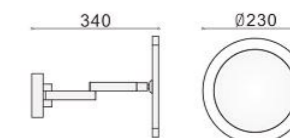

CODE	WATTAGE	LUMENS	CRI	KELVINS	DIMENSIONS
YOGI-6	6W	570lm	>80	3000K	Ø228x340mm

Item Description

Mounting Type- Wall Mounted
Housing- Steel and Aluminium
Diffuser- Acrylic and Glass
Reflector- Glass
Life Span- > 50,000 Hrs (Ta = 30°C LM70)
Option- Non Dimmable / Dimmable DALI / 0~ 10V/ Triac
Standards- EN60598-1 / EN60595-2-1

CODE	WATTAGE	LUMENS	CRI	KELVINS	DIMENSIONS
YOBBO-6	6W	570lm	>80	3000K	Ø230x340mm