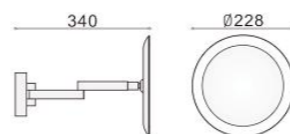

Item Description

Mounting Type- Wall Mounted
Housing- Steel and Aluminium
Diffuser- Acrylic and Glass
Reflector- Glass
Life Span- > 50,000 Hrs (Ta = 30°C LM70)
Option- Non Dimmable / Dimmable DALI / 0~ 10V/ Triac
Standards- EN60598-1 / EN60595-2-1

CODE	WATTAGE	LUMENS	CRI	KELVINS	DIMENSIONS
YOGI-6	6W	570lm	>80	3000K	Ø228x340mm

Item Description

Mounting Type- Wall Mounted
Housing- Steel and Aluminium
Diffuser- Acrylic and Glass
Reflector- Glass
Life Span- > 50,000 Hrs (Ta = 30°C LM70)
Option- Non Dimmable / Dimmable DALI / 0~ 10V/ Triac
Standards- EN60598-1 / EN60595-2-1

CODE	WATTAGE	LUMENS	CRI	KELVINS	DIMENSIONS
YOBBO-6	6W	570lm	>80	3000K	Ø230x340mm