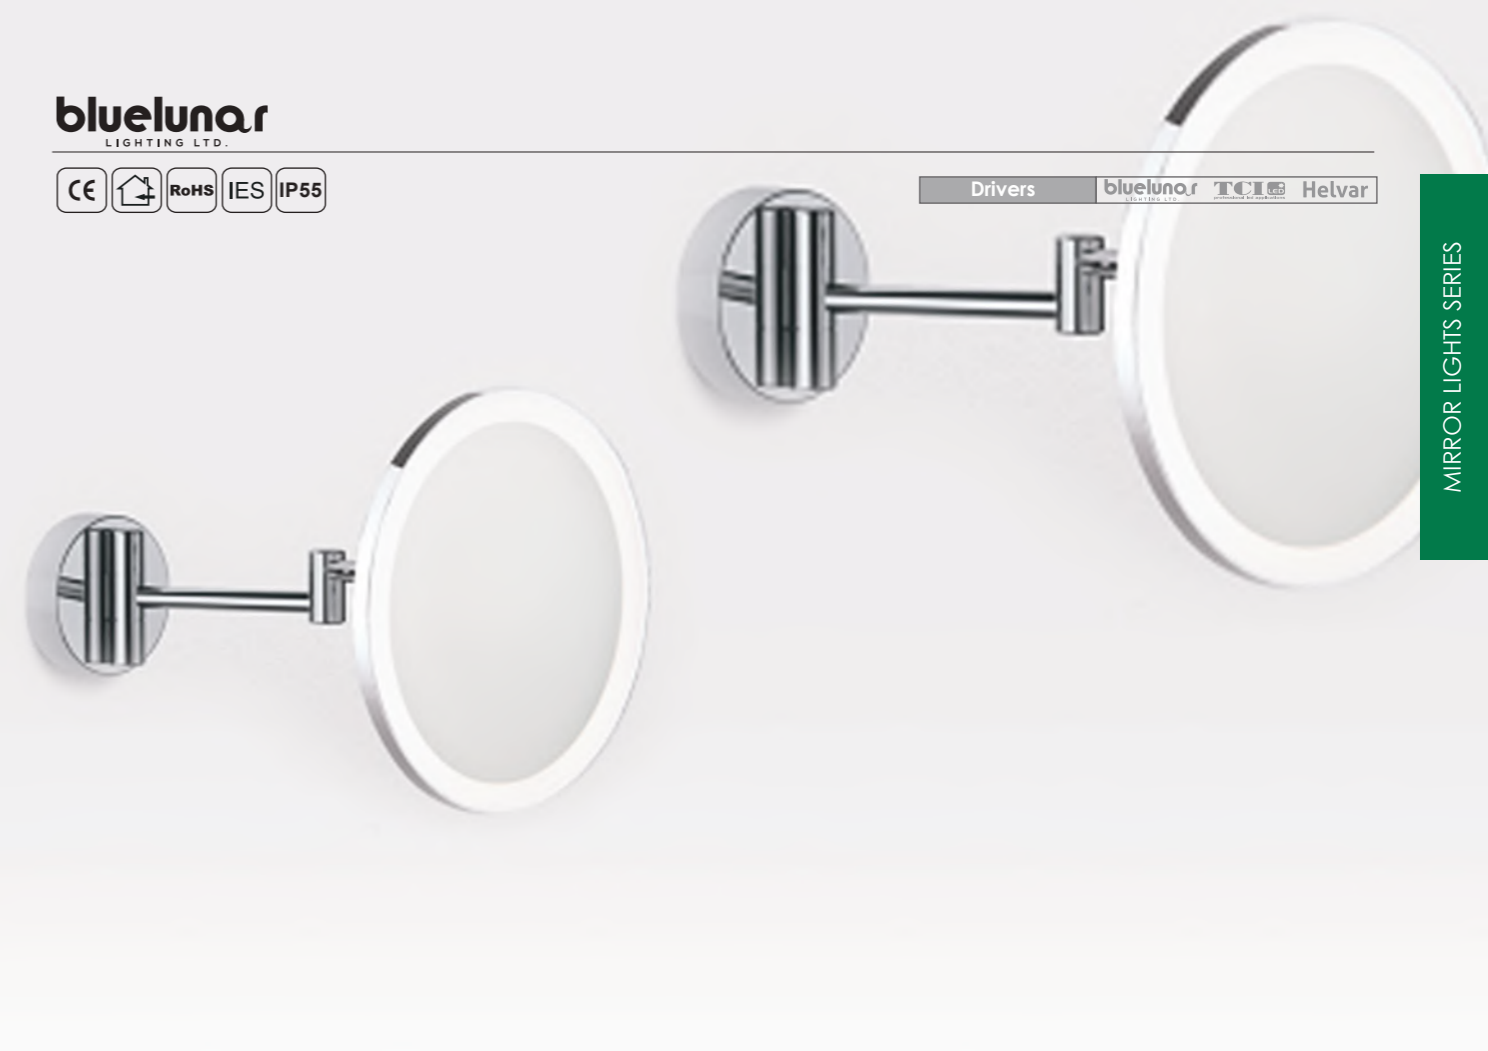

Item Description

Mounting Type- Wall Mounted
Housing- Steel and Aluminium
Diffuser- Acrylic and Glass
Reflector- Glass
Life Span- > 50,000 Hrs (Ta = 30°C LM70)
Option- Non Dimmable / Dimmable DALI / 0~ 10V/ Triac
Standards- EN60598-1 / EN60595-2-1

Objective

Using our latest technology to make a combination between decoration & efficiency.
 YOGI-06 is wall mounted LED make-up mirror light with the best output of lumens.
 It can be used in Residential and Hotels.

CODE	WATTAGE	LUMENS	CRI	KELVINS	DIMENSIONS
YOGI-6	6W	570lm	>80	3000K	Ø228x340mm

Item Description

Mounting Type- Wall Mounted
Housing- Steel and Aluminium
Diffuser- Acrylic and Glass
Reflector- Glass
Life Span- > 50,000 Hrs (Ta = 30°C LM70)
Option- Non Dimmable / Dimmable DALI / 0~ 10V/ Triac
Standards- EN60598-1 / EN60595-2-1

Objective

Using our latest technology to make a combination between decoration & efficiency.
 YOBBO-06 is wall mounted LED make-up mirror light with the best output of lumens.
 It can be used in Residential and Hotels.