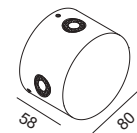

Item Description

- Mounting Type-** Wall Mounted
- Housing-** Pure Aluminum
- Diffuser-** Frosted / Clear
- Reflector-** Aluminum
- Life Span-** > 50,000 Hrs (Ta = 30°C LM70)
- Driver-** DC350mA | DC350mA
- Option-** Non Dimmable / Dimmable DALI / 0~ 10V/ Triac
- Standards-** EN60598-1 / EN60595-2-1

Objective

The lamp body is made of pure aluminum and is molded through extrusion, and then shaped by CNC machines, the surface is varnished after brushing.

High power LED light source is used and electric appliances are installed internally.

It is suitable for Bars, Star-rated hotels, Clubs and Homes.

CODE	WATTAGE	CRI	KELVINS	DIMENSIONS
JOY MOON-21	2x1 W	80	2700K/3000K/3500K/4000K/5000K/6500K	Φ80x58mm
JOY MOON-41	4x1 W	80	2700K/3000K/3500K/4000K/5000K/6500K	Φ80x58mm