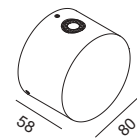

Item Description

- Mounting Type-** Wall Mounted
- Housing-** Pure Aluminum
- Diffuser-** Frosted / Clear
- Reflector-** Aluminum
- Life Span-** > 50,000 Hrs (Ta = 30°C LM70)
- Driver-** DC350mA | DC350mA
- Option-** Non Dimmable / Dimmable DALI / 0~ 10V/ Triac
- Standards-** EN60598-1 / EN60595-2-1

Objective

The lamp body is made of pure aluminum and is molded through extrusion, and then shaped by CNC machines, the surface is varnished after brushing.

High power LED light source is used and electric appliances are installed internally.

It is suitable for Bars, Star-rated hotels, Clubs and Homes.

CODE	WATTAGE	CRI	KELVINS	DIMENSIONS
JOY MOON-21	2x1 W	80	2700K/3000K/3500K/4000K/5000K/6500K	Φ80x58mm
JOY MOON-41	4x1 W	80	2700K/3000K/3500K/4000K/5000K/6500K	Φ80x58mm