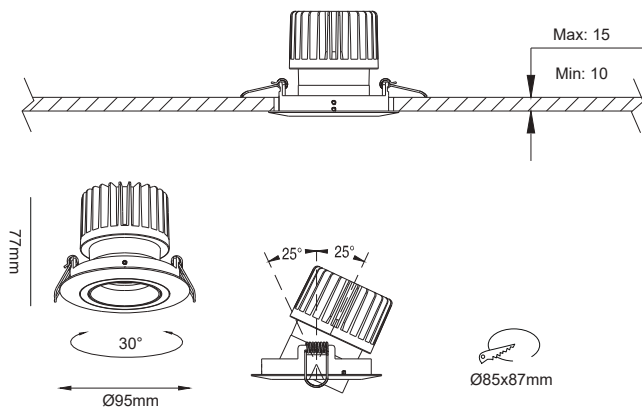

ETRIM

ETRIM is an adjustable recessed mounted LED module trim, fit for different power modules, with excellent aluminum heat sink and ultra tempered clear glass.

Item Description

Mounting Type- Recessed

Housing- Die-cast Aluminum

Standards- EN60598-1 / EN60595-2-1

Colours

01. White 02. Black