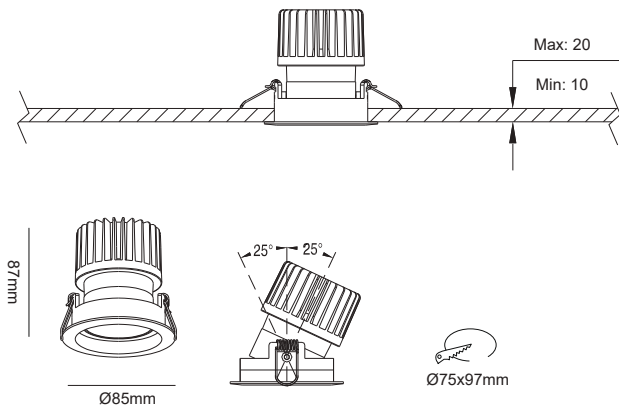

## ETRIM DEEP

ETRIM DEEP is an adjustable recessed mounted LED module trim, fit for different power modules, with excellent aluminum heat sink and ultra tempered clear glass.

### Item Description

**Mounting Type-** Recessed

**Housing-** Die-cast Aluminum

**Standards-** EN60598-1 / EN60595-2-1