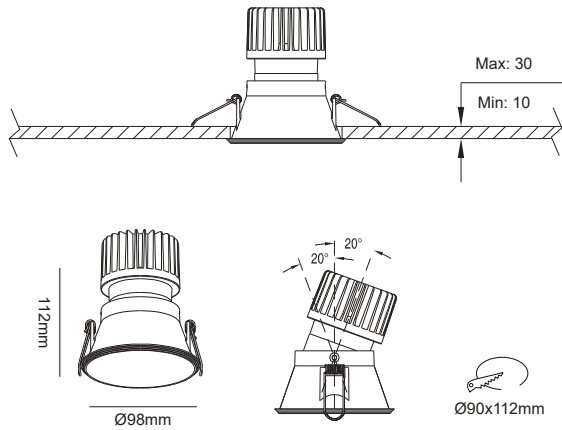

ENDEEP

ENDEEP is an adjustable recessed mounted LED module trim, fit for different power modules, with excellent aluminum heat sink and ultra tempered clear glass.

Item Description

- Mounting Type-** Recessed
- Housing-** Die-cast Aluminum
- Standards-** EN60598-1 / EN60595-2-1