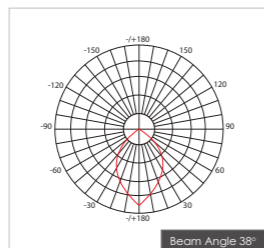

Driver- 36.5 V 350mA | 35.5V 500 mA | 36.0V 700 mA | 35.0V 900 mA

Option- Non Dimmable

Standards- EN60598-1 / EN60595-2-1

CODE	WATTAGE	LUMENS	CRI	KELVINS	DIMENSIONS
ECZAR TRACK-15	15W	1266lm	80	3000K	Φ60x236mm
ECZAR TRACK-20	20W	1903lm	80	3000K	Φ72x266mm
ECZAR TRACK-28	28W	2359lm	80	3000K	Φ95x346mm
ECZAR TRACK-36	36W	4119lm	80	3000K	Φ95x346mm