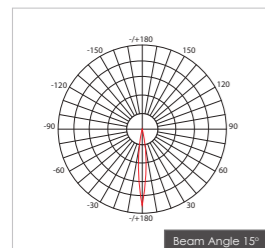

Driver- 36.5 V 350mA | 35.5V 500 mA | 36.0V 700 mA | 35.0V 900 mA

Option- Non Dimmable

Standards- EN60598-1 / EN60595-2-1

CODE	WATTAGE	LUMENS	CRI	KELVINS	DIMENSIONS
ECZAR TRACK-15	15W	1266lm	80	3000K	Φ60x236mm
ECZAR TRACK-20	20W	1903lm	80	3000K	Φ72x266mm
ECZAR TRACK-28	28W	2359lm	80	3000K	Φ95x346mm
ECZAR TRACK-36	36W	4119lm	80	3000K	Φ95x346mm