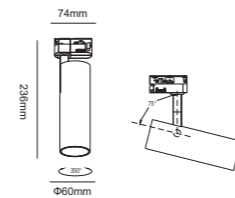

Driver- 36.5 V 350mA | 35.5V 500 mA | 36.0V 700 mA | 35.0V 900 mA

Option- Non Dimmable

Standards- EN60598-1 / EN60595-2-1

CODE	WATTAGE	LUMENS	CRI	KELVINS	DIMENSIONS
ECZAR TRACK-15	15W	1266lm	80	3000K	Φ60x236mm
ECZAR TRACK-20	20W	1903lm	80	3000K	Φ72x266mm
ECZAR TRACK-28	28W	2359lm	80	3000K	Φ95x346mm
ECZAR TRACK-36	36W	4119lm	80	3000K	Φ95x346mm