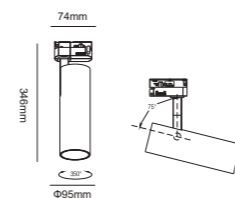

Driver- 36.5 V 350mA | 35.5V 500 mA | 36.0V 700 mA | 35.0V 900 mA

Option- Non Dimmable

Standards- EN60598-1 / EN60595-2-1

CODE	WATTAGE	LUMENS	CRI	KELVINS	DIMENSIONS
ECZAR TRACK-15	15W	1266lm	80	3000K	Φ60x236mm
ECZAR TRACK-20	20W	1903lm	80	3000K	Φ72x266mm
ECZAR TRACK-28	28W	2359lm	80	3000K	Φ95x346mm
ECZAR TRACK-36	36W	4119lm	80	3000K	Φ95x346mm