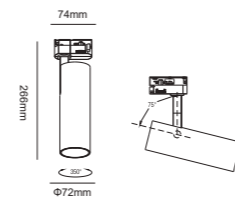

Driver- 36.5 V 350mA | 35.5V 500 mA | 36.0V 700 mA | 35.0V 900 mA

Option- Non Dimmable

Standards- EN60598-1 / EN60595-2-1

CODE	WATTAGE	LUMENS	CRI	KELVINS	DIMENSIONS
ECZAR TRACK-15	15W	1266lm	80	3000K	Φ60x236mm
ECZAR TRACK-20	20W	1903lm	80	3000K	Φ72x266mm
ECZAR TRACK-28	28W	2359lm	80	3000K	Φ95x346mm
ECZAR TRACK-36	36W	4119lm	80	3000K	Φ95x346mm