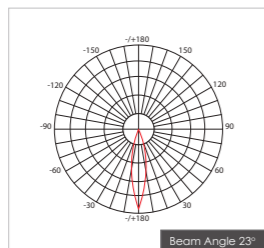

Driver- 36.5 V 350mA | 35.5V 500 mA | 36.0V 700 mA | 35.0V 900 mA

Option- Non Dimmable

Standards- EN60598-1 / EN60595-2-1

CODE	WATTAGE	LUMENS	CRI	KELVINS	DIMENSIONS
ECZAR TRACK-15	15W	1266lm	80	3000K	Φ60x236mm
ECZAR TRACK-20	20W	1903lm	80	3000K	Φ72x266mm
ECZAR TRACK-28	28W	2359lm	80	3000K	Φ95x346mm
ECZAR TRACK-36	36W	4119lm	80	3000K	Φ95x346mm