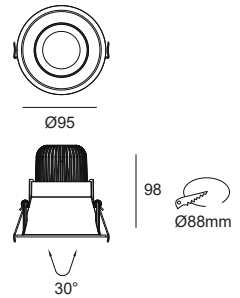

Item Description

Mounting Type- Recessed
Housing- Pure Aluminum Heat Sink
Diffuser- Frosted / Clear
Reflector- Aluminum
Life Span- > 50,000 Hrs (Ta = 30°C LM70)
Driver- DC350mA
Option- Non Dimmable / Dimmable DALI / 0~ 10V/ Triac
Standards- EN60598-1 / EN60595-2-1

Objective

FERRO 2 has an ultra-narrow width design, that makes your decoration effect more artistic and modern. It is simple, elegant, unique design easy to disassemble. Perfect light shape, lighting designer's first option 2 styles (adjustable/fixed) for selection.
 It is suitable for Hotels, Star-rated hotels, Clubs, and Homes.

CODE	WATTAGE	LUMENS	CRI	KELVINS	DIMENSIONS
FERRO2-09	9W	712/792/886lm	90/80/70	3000K/4000K/5000K	Φ95x98mm

Glass Options

1. Clear PC 2. Frosted PC

Colours

01 02 03
 01. White 02. Black 03. Silk White