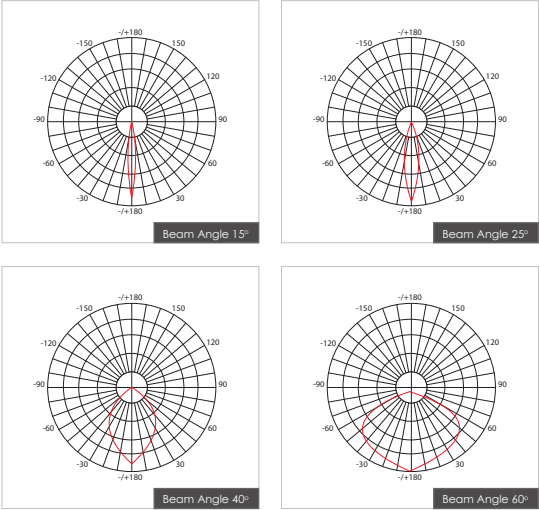

Item Description

Mounting Type- Recessed
Housing- Pure Aluminum Heat Sink
Diffuser- Frosted / Clear
Reflector- Aluminum
Life Span- > 50,000 Hrs (Ta = 30°C LM70)
Driver- DC350mA
Option- Non Dimmable / Dimmable DALI / 0~ 10V/ Triac
Standards- EN60598-1 / EN60595-2-1

CODE	WATTAGE	LUMENS	CRI	KELVINS	DIMENSIONS
FERRO2-09	9W	712/792/886lm	90/80/70	3000K/4000K/5000K	Φ95x98mm

Glass Options

1. Clear PC 2. Frosted PC

Colours

01 02 03
 01. White 02. Black 03. Silk White