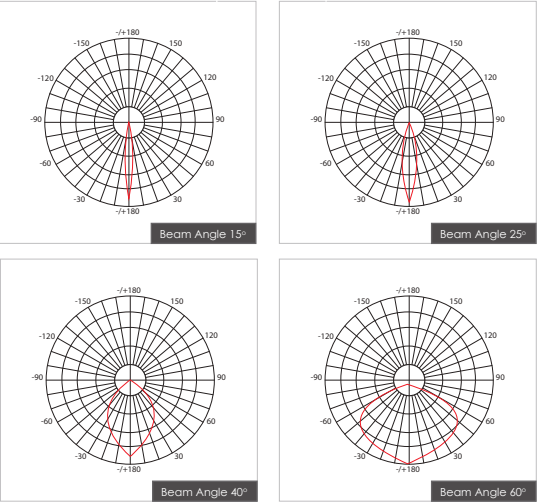

Objective

FABLACK NARROW-12 is recessed downlight with the quality aluminum body in powder-coated, with multiple reflecting angles of an anti-dazzle reflector for selection, Excellent heat sink capability, remote LED driver.

These are suitable for Hotels, Star-rated hotels, Clubs and Homes.

CODE	WATTAGE	LUMENS	CRI	KELVINS	DIMENSIONS
FABLACK NARROW-12	12W	936/1056/1176lm	90/80/70	3000K/4000K/5000K	Φ110x90mm