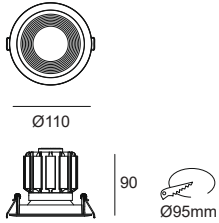

Glass Options

1. Clear PC 2. Frosted PC

Colours

01. White 02. Black 03. Silk White