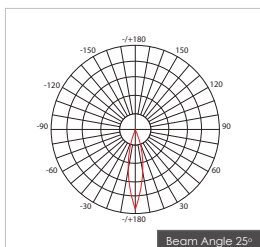

Objective

FABLACK WIDE-15-25-42 is recessed downlight with the quality aluminum body in powder-coated, with multiple reflecting angles of an anti-dazzle reflector for selection, Excellent heat sink capability, remote LED driver.

These are suitable for Hotels, Star-rated hotels, Clubs and Homes.

CODE	WATTAGE	LUMENS	CRI	KELVINS	DIMENSIONS
FABLACK WIDE-15	15W	1200/1320/1470lm	90/80/70	3000K/4000K/5000K	Φ165x86mm
FABLACK WIDE-25	25W	2000/2200/2450lm	90/80/70	3000K/4000K/5000K	Φ165x106mm
FABLACK WIDE-42	42W	3360/3696/4116lm	90/80/70	3000K/4000K/5000K	Φ165x136mm