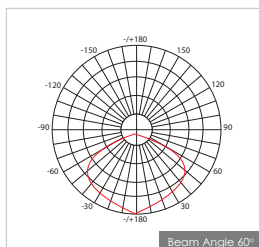

Objective

FABLACK WIDE-15-25-42 is recessed downlight with the quality aluminum body in powder-coated, with multiple reflecting angles of an anti-dazzle reflector for selection, Excellent heat sink capability, remote LED driver.

These are suitable for Hotels, Star-rated hotels, Clubs and Homes.

CODE	WATTAGE	LUMENS	CRI	KELVINS	DIMENSIONS
FABLACK WIDE-15	15W	1200/1320/1470lm	90/80/70	3000K/4000K/5000K	Φ165x86mm
FABLACK WIDE-25	25W	2000/2200/2450lm	90/80/70	3000K/4000K/5000K	Φ165x106mm
FABLACK WIDE-42	42W	3360/3696/4116lm	90/80/70	3000K/4000K/5000K	Φ165x136mm