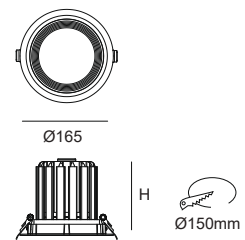

Item Description

Mounting Type- Recessed
Housing- Pure Aluminum Heat Sink
Diffuser- Frosted / Clear
Reflector- White / Black / Chrome / Aluminum
Life Span- > 50,000 Hrs (Ta = 30°C LM70)
Driver- DC1000mA
Option- Non Dimmable / Dimmable DALI / 0~ 10V/ Triac
Standards- EN60598-1 / EN60595-2-1

Objective

FABLACK WIDE-15-25-42 is recessed downlight with the quality aluminum body in powder-coated, with multiple reflecting angles of an anti-dazzle reflector for selection, Excellent heat sink capability, remote LED driver.

These are suitable for Hotels, Star-rated hotels, Clubs and Homes.

CODE	WATTAGE	LUMENS	CRI	KELVINS	DIMENSIONS
FABLACK WIDE-15	15W	1200/1320/1470lm	90/80/70	3000K/4000K/5000K	Φ165x86mm
FABLACK WIDE-25	25W	2000/2200/2450lm	90/80/70	3000K/4000K/5000K	Φ165x106mm
FABLACK WIDE-42	42W	3360/3696/4116lm	90/80/70	3000K/4000K/5000K	Φ165x136mm