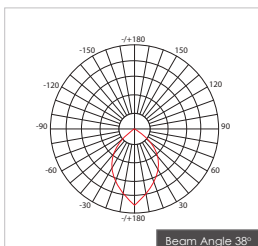

Colours

01 02 03

01. White 02. Black 03. Silk White