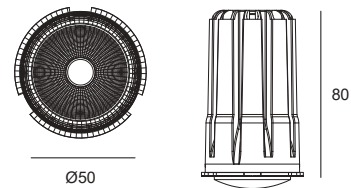

Item Description

Mounting Type- Remote
Housing- Pure Aluminum Heat Sink
Diffuser- Frosted / Clear
Reflector- Aluminum
Life Span- > 50,000 Hrs (Ta = 30°C LM70)
Driver- DC350mA
Option- Non Dimmable / Dimmable DALI / 0~ 10V/ Triac
Standards- EN60598-1 / EN60595-2-1

Objective

Aluminum Flash Lens with simple and elegant design, with a variety of beam angles and anti-glare reflectors.

The different housing can be chosen. It's a perfect replacement for traditional MR16/AR111 light.

It can be widely used in Hotels, Museums, Exhibition Halls, Shopping Malls, Brandchain Stores and so on.

CODE	WATTAGE	LUMENS	CRI	KELVINS	DIMENSIONS
FLAH LENS-09	9W	702/783/861lm	90/80/70	3000K/4000K/5000K	Ø50x67mm
FLASH LENS-15	15W	1200/1305/1350lm	90/80/70	3000K/4000K/5000K	Ø50x80mm