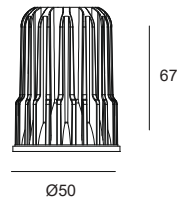

Item Description

Mounting Type- Remote
Housing- Pure Aluminum Heat Sink
Diffuser- Frosted / Clear
Reflector- Aluminum
Life Span- > 50,000 Hrs (Ta = 30°C LM70)
Driver- DC350mA
Option- Non Dimmable / Dimmable DALI / 0~ 10V/ Triac
Standards- EN60598-1 / EN60595-2-1

It can be widely used in Hotels, Museums, Exhibition Halls, Shopping Malls, Brandchain Stores and so on.

CODE	WATTAGE	LUMENS	CRI	KELVINS	DIMENSIONS
FLAH LENS-09	9W	702/783/861lm	90/80/70	3000K/4000K/5000K	Ø50x67mm
FLASH LENS-15	15W	1200/1305/1350lm	90/80/70	3000K/4000K/5000K	Ø50x80mm