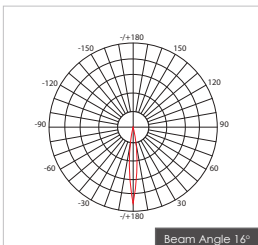

Colours

01 02 03

01. White 02. Black 03. Silk White