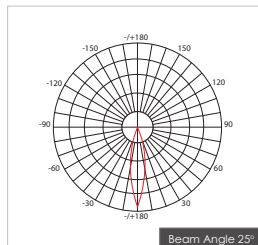

Colours

01 02 03

01. White 02. Black 03. Silk White