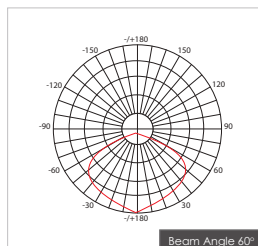

Colours

01 02 03

01. White 02. Black 03. Silk White