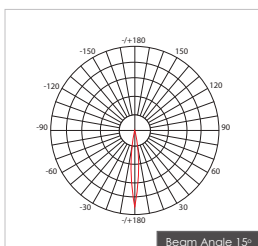

bluelunar
LIGHTING LTD.

Drivers

bluelunar

TCL

Helvar

TRACK LIGHTS

Item Description

Mounting Type- Track Mounting

Housing- Die-cast Aluminum

Diffuser- Frosted / Clear

Reflector- Aluminum

Life Span- > 50,000 Hrs (Ta = 30°C LM70)

Driver- DC500mA

Option- Non Dimmable / Dimmable DALI / 0~ 10V/ Triac

Standards- EN60598-1 / EN60595-2-1

Objective

Simple and elegant designed LED track light with aluminum die-cast housing, with multiple reflecting angles, specially designed heat sink with excellent dissipation to minimize degradation of lumens.

It is suitable for fashion stores, chain stores, shopping malls, and art galleries.

CODE	WATTAGE	LUMENS	CRI	KELVINS	DIMENSIONS
FIBI-06	6W	430/500/510lm	90/80/70	3000K/4000K/5000K	75x97mm

Colours

01. White 02. Black 03. Silk White