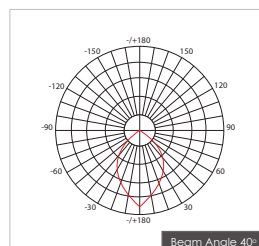

bluelunar
LIGHTING LTD.

Drivers

bluelunar

TCL

Helvar

TRACK LIGHTS

Item Description

Mounting Type- Track Mounting

Housing- Die-cast Aluminum

Diffuser- Frosted / Clear

Reflector- Aluminum

Life Span- > 50,000 Hrs (Ta = 30°C LM70)

Driver- DC500mA

Option- Non Dimmable / Dimmable DALI / 0~ 10V/ Triac

Standards- EN60598-1 / EN60595-2-1

Objective

Simple and elegant designed LED track light with aluminum die-cast housing, with multiple reflecting angles, specially designed heat sink with excellent dissipation to minimize degradation of lumens.

It is suitable for fashion stores, chain stores, shopping malls, and art galleries.

CODE	WATTAGE	LUMENS	CRI	KELVINS	DIMENSIONS
FIBI-06	6W	430/500/510lm	90/80/70	3000K/4000K/5000K	75x97mm

Colours

01. White 02. Black 03. Silk White