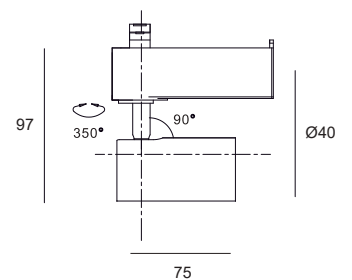

**Standards-** EN60598-1 / EN60595-2-1

**Objective**

Simple and elegant designed LED track light with aluminum die-cast housing, with multiple reflecting angles, specially designed heat sink with excellent dissipation to minimize degradation of lumens.

It is suitable for fashion stores, chain stores, shopping malls, and art galleries.

CODE	WATTAGE	LUMENS	CRI	KELVINS	DIMENSIONS
FIBI-06	6W	430/500/510lm	90/80/70	3000K/4000K/5000K	75x97mm

**Colours**

01. White 02. Black 03. Silk White