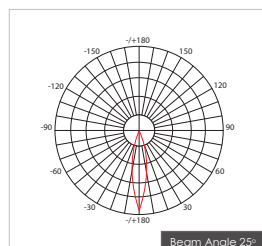

bluelunar
LIGHTING LTD.

Drivers

bluelunar

TCL

Helvar

TRACK LIGHTS

Item Description

Mounting Type- Track Mounting

Housing- Die-cast Aluminum

Diffuser- Frosted / Clear

Reflector- Aluminum

Life Span- > 50,000 Hrs (Ta = 30°C LM70)

Driver- DC500mA

Option- Non Dimmable / Dimmable DALI / 0~ 10V/ Triac

Standards- EN60598-1 / EN60595-2-1

Objective

Simple and elegant designed LED track light with aluminum die-cast housing, with multiple reflecting angles, specially designed heat sink with excellent dissipation to minimize degradation of lumens.

It is suitable for fashion stores, chain stores, shopping malls, and art galleries.

CODE	WATTAGE	LUMENS	CRI	KELVINS	DIMENSIONS
FIBI-06	6W	430/500/510lm	90/80/70	3000K/4000K/5000K	75x97mm

Colours

01. White 02. Black 03. Silk White