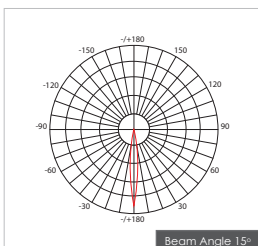

Objective

With innovative optical accessory light guider, enhances visual comfort, light distribution, ensures the glare-free performance. Excellent thermal management reduces the internal temperature of the housing and decreases the lumen depreciation

Can be used in Retails, Residentials and Hotels.

CODE	WATTAGE	LUMENS	CRI	KELVINS	DIMENSIONS
ECZAR SURFACE-7	7W	550lm	90	3000K/4000K	Φ58x180mm
ECZAR SURFACE-15	15W	1100lm	90	3000K/4000K	Φ72x229mm
ECZAR SURFACE-22	22W	1650lm	90	3000K/4000K	Φ77x229mm