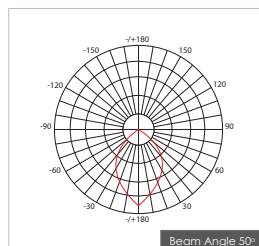

Objective

With innovative optical accessory light guider, enhances visual comfort, light distribution, ensures the glare-free performance. Excellent thermal management reduces the internal temperature of the housing and decreases the lumen depreciation

Can be used in Retails, Residentials and Hotels.

CODE	WATTAGE	LUMENS	CRI	KELVINS	DIMENSIONS
ECZAR SURFACE-7	7W	550lm	90	3000K/4000K	Φ58x180mm
ECZAR SURFACE-15	15W	1100lm	90	3000K/4000K	Φ72x229mm
ECZAR SURFACE-22	22W	1650lm	90	3000K/4000K	Φ77x229mm