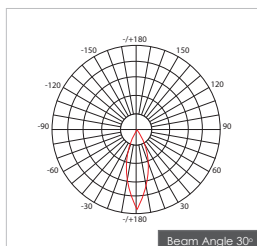

Objective

With innovative optical accessory light guider, enhances visual comfort, light distribution, ensures the glare-free performance. Excellent thermal management reduces the internal temperature of the housing and decreases the lumen depreciation

Can be used in Retails, Residentials and Hotels.

CODE	WATTAGE	LUMENS	CRI	KELVINS	DIMENSIONS
ECZAR SURFACE-7	7W	550lm	90	3000K/4000K	Φ58x180mm
ECZAR SURFACE-15	15W	1100lm	90	3000K/4000K	Φ72x229mm
ECZAR SURFACE-22	22W	1650lm	90	3000K/4000K	Φ77x229mm