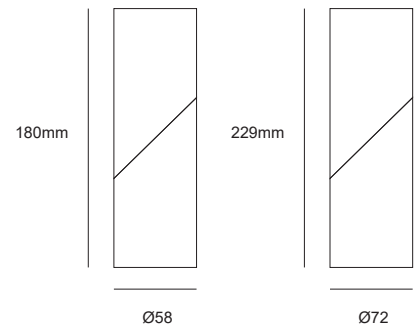

Finish:

**Item Description**

- Mounting Type-** Surface
- Housing-** Aluminum
- Diffuser-** Clear/Frosted
- Reflector-** Anti-glare Optical Reflector / Color Options
- Life Span-** > 50,000 Hrs (Ta = 30°C LM70)
- Option-** Non Dimmable
- Standards-** EN60598-1 / EN60595-2-1

Can be used in Retails, Residentials and Hotels.

CODE	WATTAGE	LUMENS	CRI	KELVINS	DIMENSIONS
ECZAR SURFACE-7	7W	550lm	90	3000K/4000K	Φ58x180mm
ECZAR SURFACE-15	15W	1100lm	90	3000K/4000K	Φ72x229mm
ECZAR SURFACE-22	22W	1650lm	90	3000K/4000K	Φ77x229mm