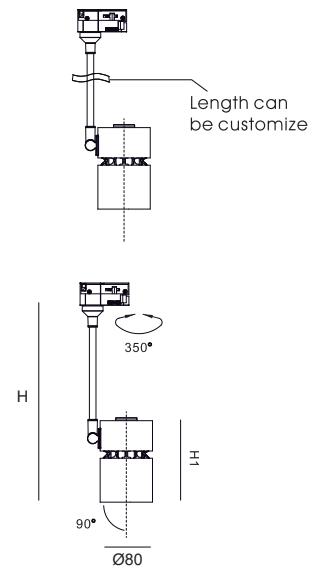

Item Description

- Mounting Type-** Track Mounting
- Housing-** Die-cast Aluminum
- Diffuser-** Frosted / Clear
- Reflector-** Aluminum
- Life Span-** > 50,000 Hrs (Ta = 30°C LM70)
- Driver-** DC300mA | DC450mA | DC550mA
- Option-** Non Dimmable / Dimmable DALI / 0~ 10V/ Triac
- Standards-** EN60598-1 / EN60595-2-1

Objective

Simple and elegant designed LED track light with aluminum die-cast housing, with multiple reflecting angles, specially designed heat sink with excellent dissipation to minimize degradation of lumens.

It is suitable for fashion stores, chain stores, shopping malls, and art galleries.

CODE	WATTAGE	LUMENS	CRI	KELVINS	DIMENSIONS
FOTON MINI-12	12W	850/1020/1056lm	90/80/70	3000K/4000K/5000K	80x278mm
FOTON MINI-18	18W	1275/1400/1456lm	90/80/70	3000K/4000K/5000K	80x298mm
FOTON MINI-22	22W	1500/1620/1660lm	90/80/70	3000K/4000K/5000K	80x308mm