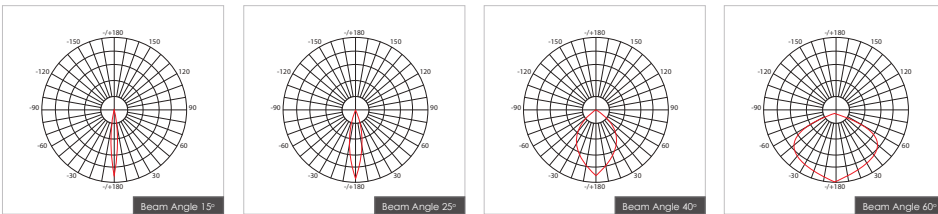

Objective

Simple and elegant designed LED track light with aluminum die-cast housing, with multiple reflecting angles, specially designed heat sink with excellent dissipation to minimize degradation of lumens.

It is suitable for fashion stores, chain stores, shopping malls, and art galleries.

CODE	WATTAGE	LUMENS	CRI	KELVINS	DIMENSIONS
FOTON MINI-12	12W	850/1020/1056lm	90/80/70	3000K/4000K/5000K	80x278mm
FOTON MINI-18	18W	1275/1400/1456lm	90/80/70	3000K/4000K/5000K	80x298mm
FOTON MINI-22	22W	1500/1620/1660lm	90/80/70	3000K/4000K/5000K	80x308mm