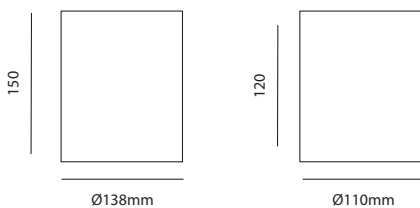

Item Description

Mounting Type- Surface Mounted
Housing- Die-Cast Aluminum
Diffuser- Grid Glass
Reflector- Aluminum
Life Span- > 50,000 Hrs (Ta = 30°C LM70)
Option- Non Dimmable / Dimmable DALI / 0~ 10V/ Triac
Standards- EN60598-1 / EN60595-2-1

Objective

PARO-15-25 is adjustable COB downlight with various wattages.
 It can be used in Hotels, Brand chains, Homes and so on.

CODE	WATTAGE	LUMENS	CRI	KELVINS	DIMENSIONS
PARO-15	15W	1150lm	>80	2700-3200K/3800-4200K/5700-6000K	Ø110x120mm
PARO-25	25W	2100lm	>80	2700-3200K/3800-4200K/5700-6000K	Ø138x150mm