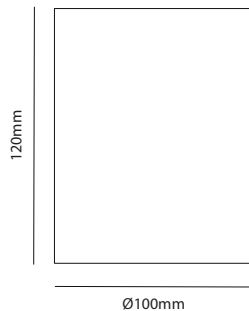

Item Description

Mounting Type- Surface Mounted
Housing- Aluminum
Diffuser- Glass
Reflector- Aluminum
Life Span- > 50,000 Hrs (Ta = 30°C LM70)
Option- Non Dimmable / Dimmable DALI / 0~ 10V/ Triac
Standards- EN60598-1 / EN60595-2-1

Objective

Using our latest technology to make a combination between decoration & efficiency.
 PARO FIX-15 is simple surface mounted downlight. It can be used in Retails, Residentials and Hotels.

CODE	WATTAGE	LUMENS	CRI	KELVINS	DIMENSIONS
PARO FIX-15	15W	1050lm	>80	2700-3200K/3800-4200K/5700-6000K	Ø100x120mm