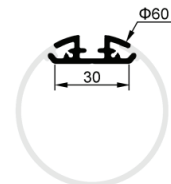

SUSPENDED ALUMINUM PROFILE

Item Description

Mounting Type- Suspended
Housing- Anodized aluminum
Diffuser- PC milky
Available length: 2m, 2.5m, 3m
Standards- EN60598-1 / EN60595-2-1

Objective

Suspended LED aluminum profile. Suitable for Hotels, Star-rated hotels, Clubs, and Homes.

CODE	LIGHT SOURCE	DIMENSIONS
ROUND60	30mm LED strip	Ø60.0mm

Accessories

Endcap

Suspension kit (2m)