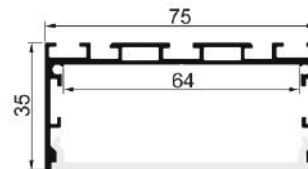

**Item Description**

**Mounting Type-** Suspended/Surface

**Housing-** Anodized aluminum

**Diffuser-** PC frosted

**Available length:** 2m, 2.5m, 3m

**Standards-** EN60598-1 / EN60595-2-1

**Objective**

Suspended/Surface LED aluminum profile. Suitable for Hotels, Star-rated hotels, Clubs, and Homes.

CODE	LIGHT SOURCE	DIMENSIONS
BL7532-S	64mm LED strip	75*35mm

**Accessories**

Endcap

Mounting clip

Suspension kit (2m)

Swivel bracket