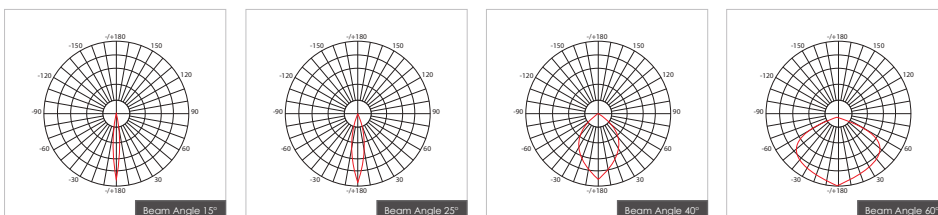

Item Description

- Mounting Type-** Track Mounting
- Housing-** Die-cast Aluminum
- Diffuser-** Frosted / Clear
- Reflector-** Aluminum
- Life Span-** > 50,000 Hrs (Ta = 30°C LM70)
- Driver-** DC450mA | DC700mA
- Option-** Non Dimmable / Dimmable DALI / 0~ 10V/ Triac
- Standards-** EN60598-1 / EN60595-2-1

CODE	WATTAGE	LUMENS	CRI	KELVINS	DIMENSIONS
FUN-18	18W	1296/1500/1550lm	90/80/70	3000K/4000K/5000K	260x80mm
FUN-25	25W	1800/2100/2150lm	90/80/70	3000K/4000K/5000K	260x80mm

Colours

01 02 03

01. White 02. Black 03. Silk White