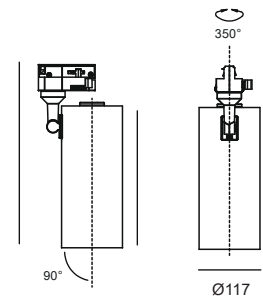

Item Description

- Mounting Type-** Track Mounting
- Housing-** Die-cast Aluminum
- Diffuser-** Frosted / Clear
- Reflector-** Aluminum
- Life Span-** > 50,000 Hrs (Ta = 30°C LM70)
- Driver-** DC450mA | DC700mA
- Option-** Non Dimmable / Dimmable DALI / 0~ 10V/ Triac
- Standards-** EN60598-1 / EN60595-2-1

CODE	WATTAGE	LUMENS	CRI	KELVINS	DIMENSIONS
FUN-18	18W	1296/1500/1550lm	90/80/70	3000K/4000K/5000K	260x80mm
FUN-25	25W	1800/2100/2150lm	90/80/70	3000K/4000K/5000K	260x80mm

Colours

01 02 03

01. White 02. Black 03. Silk White