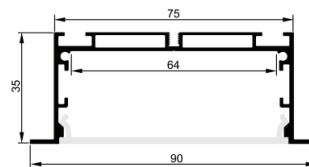

Item Description

Mounting Type- Recessed mounted
Housing- Anodized aluminum
Diffuser- PC frosted
Available length: 2m, 2.5m, 3m
Standards- EN60598-1 / EN60595-2-1

Objective

Recessed mounted LED aluminum profile. Suitable for Hotels, Star-rated hotels, Clubs, and Homes.

CODE	LIGHT SOURCE	DIMENSIONS
BL7532-A	64mm LED strip	75*35mm

Accessories

Endcap

Spring clip