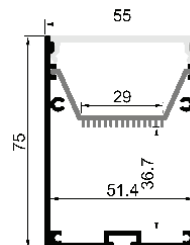

**Item Description**

**Mounting Type-** Suspended/Surface

**Housing-** Anodized aluminum

**Diffuser-** PC frosted

**Available length:** 2m, 2.5m, 3m

**Standards-** EN60598-1 / EN60595-2-1

**Objective**

Suspended/Surface LED aluminum profile. Suitable for Hotels, Star-rated hotels, Clubs, and Homes.

CODE	LIGHT SOURCE	DIMENSIONS
BL5575-S	LED strip	55*75mm

**Accessories**

Endcap

Suspension kit (2m)

Swivel bracket