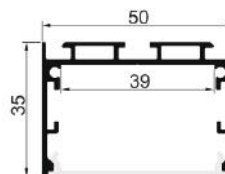

Item Description

Mounting Type- Suspended/Surface

Housing- Anodized aluminum

Diffuser- PC frosted

Available length: 2m, 2.5m, 3m

Standards- EN60598-1 / EN60595-2-1

Objective

Suspended/Surface LED aluminum profile. Suitable for Hotels, Star-rated hotels, Clubs, and Homes.

CODE	LIGHT SOURCE	DIMENSIONS
BL5032-S	39mm LED strip	50*35mm

Accessories

Endcap

Mounting clip

Suspension kit (2m)

Swivel bracket