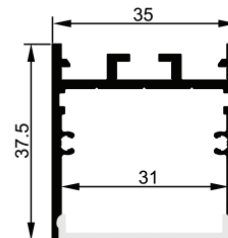

Item Description

Mounting Type- Suspended/Surface
Housing- Anodized aluminum
Diffuser- PMMA opal/frosted/clear
Available length: 2m, 2.5m, 3m
Standards- EN60598-1 / EN60595-2-1

Objective

Suspended/Surface LED aluminum profile. Suitable for Hotels, Star-rated hotels, Clubs, and Homes.

CODE	LIGHT SOURCE	DIMENSIONS
BL3535S	30mm LED strip	35*37.5mm

Accessories

Endcap

Mounting clip

Suspension kit (2m)

Swivel bracket