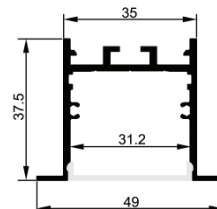

Item Description

Mounting Type- Recessed mounted
Housing- Anodized aluminum
Diffuser- PMMA opal/frosted/clear
Available length: 2m, 2.5m, 3m
Standards- EN60598-1 / EN60595-2-1

Objective

Recessed mounted LED aluminum profile. Suitable for Hotels, Star-rated hotels, Clubs, and Homes.

| CODE | LIGHT SOURCE | DIMENSIONS |
|--------|----------------|------------|
| BL3535 | 30mm LED strip | 35*37.5mm |

Accessories

Endcap

Spring clip