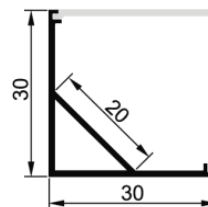

**Item Description**

**Mounting Type-** Surface for corners

**Housing-** Anodized aluminum

**Diffuser-** PC milky

**Available length:** 2m, 2.5m, 3m

**Standards-** EN60598-1 / EN60595-2-1

**Objective**

Surface for corners LED aluminum profile. Suitable for Hotels, Star-rated hotels, Clubs, and Homes.

CODE	LIGHT SOURCE	DIMENSIONS
BL3030S	20mm LED strip	30*30mm

**Accessories**

Endcap

Mounting clip (plastic)

Mounting clip (metal)

Adjustable Clip