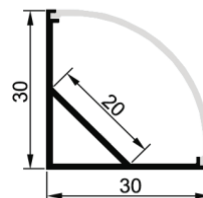

Item Description

Mounting Type- Surface for corners

Housing- Anodized aluminum

Diffuser- PC milky

Available length: 2m, 2.5m, 3m

Standards- EN60598-1 / EN60595-2-1

Objective

Surface for corners LED aluminum profile. Suitable for Hotels, Star-rated hotels, Clubs, and Homes.

| CODE | LIGHT SOURCE | DIMENSIONS |
|---------|----------------|------------|
| BL3030R | 20mm LED strip | 30*30mm |

Accessories

Endcap

Mounting clip (plastic)

Mounting clip (metal)

Adjustable Clip