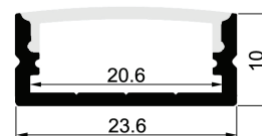

Item Description

Mounting Type- Surface mounted
Housing- Anodized aluminum Aluminum
Diffuser- PMMA opal/frosted/clear
Available length: 2m, 2.5m, 3m
Standards- EN60598-1 / EN60595-2-1

Objective

Surface mounted LED aluminum profile. Suitable for Hotels, Star-rated hotels, Clubs, and Homes.

CODE	LIGHT SOURCE	DIMENSIONS
BL2310	20mm LED strip	23.6*10mm

Accessories

Endcap

Mounting clip (plastic)

Mounting clip (metal)