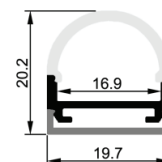

Item Description

Mounting Type- Surface mounted
Housing- Anodized aluminum Aluminum
Diffuser- PMMA opal/frosted/clear
Available length: 2m, 2.5m, 3m
Standards- EN60598-1 / EN60595-2-1

Objective

Surface mounted LED aluminum profile. Suitable for Hotels, Star-rated hotels, Clubs, and Homes.

CODE	LIGHT SOURCE	DIMENSIONS
BL1919R	15mm LED strip	19.7*20.2mm

Accessories

Endcap