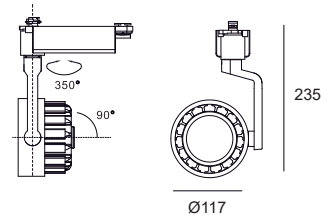

Item Description

Mounting Type- Track Mounting
Housing- Die-cast Aluminum
Diffuser- Frosted / Clear
Reflector- Aluminum
Life Span- > 50,000 Hrs (Ta = 30°C LM70)
Driver- DC350mA | DC600mA
Option- Non Dimmable / Dimmable DALI / 0~ 10V/ Triac
Standards- EN60598-1 / EN60595-2-1

CODE	WATTAGE	LUMENS	CRI	KELVINS	DIMENSIONS
FLOOP-15	15W	1170/1328/1476lm	90/80/70	3000K/4000K/5000K	Ø82x204mm
FLOOP-25	25W	1975/2250/2450lm	90/80/70	3000K/4000K/5000K	Ø117x235mm

Colours

01 02 03

01. White 02. Black 03. Silk White