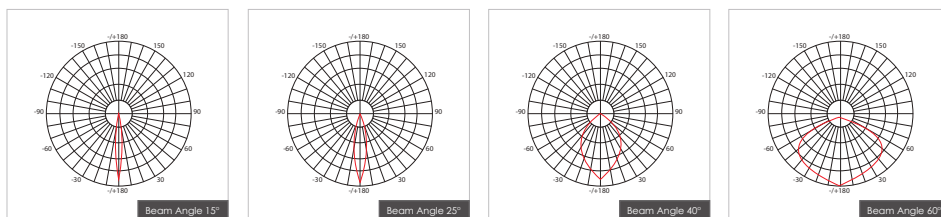

Item Description

Mounting Type- Track Mounting
Housing- Die-cast Aluminum
Diffuser- Frosted / Clear
Reflector- Aluminum
Life Span- > 50,000 Hrs (Ta = 30°C LM70)
Driver- DC350mA | DC600mA
Option- Non Dimmable / Dimmable DALI / 0~ 10V/ Triac
Standards- EN60598-1 / EN60595-2-1

CODE	WATTAGE	LUMENS	CRI	KELVINS	DIMENSIONS
FLOOP-15	15W	1170/1328/1476lm	90/80/70	3000K/4000K/5000K	Ø82x204mm
FLOOP-25	25W	1975/2250/2450lm	90/80/70	3000K/4000K/5000K	Ø117x235mm

Colours

01 02 03

01. White 02. Black 03. Silk White