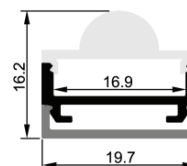

**Item Description**

**Mounting Type-** Surface mounted  
**Housing-** Anodized aluminum Aluminum  
**Diffuser-** PMMA clear  
**Available length:** 2m, 2.5m, 3m  
**Standards-** EN60598-1 / EN60595-2-1

**Objective**

Surface mounted LED aluminum profile. Suitable for Hotels, Star-rated hotels, Clubs, and Homes.

CODE	LIGHT SOURCE	DIMENSIONS
BL1919P	15mm LED strip	19.7*16.2mm

**Accessories**

Endcap