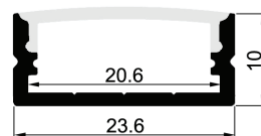

**Item Description**

**Mounting Type-** Surface mounted  
**Housing-** Anodized aluminum Aluminum  
**Diffuser-** PMMA opal/frosted/clear  
**Available length:** 2m, 2.5m, 3m  
**Standards-** EN60598-1 / EN60595-2-1

**Objective**

Surface mounted LED aluminum profile. Suitable for Hotels, Star-rated hotels, Clubs, and Homes.

CODE	LIGHT SOURCE	DIMENSIONS
BL1919	15mm LED strip	19.7*20mm

**Accessories**

Endcap