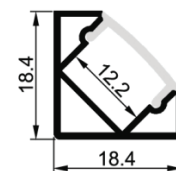

Item Description

Mounting Type- Surface for corners

Housing- Anodized aluminum

Diffuser- PMMA opal/frosted/clear

Available length: 2m, 2.5m, 3m

Standards- EN60598-1 / EN60595-2-1

Objective

Surface for corners LED aluminum profile. Suitable for Hotels, Star-rated hotels, Clubs, and Homes.

CODE	LIGHT SOURCE	DIMENSIONS
BL1818	12mm LED strip	18*18mm

Accessories

Endcap

Mounting clip (plastic)

Mounting clip (metal)

Adjustable Clip