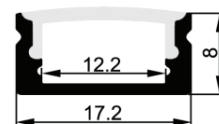

Item Description

Mounting Type- Surface mounted
Housing- Anodized aluminum
Diffuser- PMMA opal/frosted/clear
Available length: 2m, 2.5m, 3m
Standards- EN60598-1 / EN60595-2-1

Objective

Surface mounted LED aluminum profile. Suitable for Hotels, Star-rated hotels, Clubs, and Homes.

CODE	LIGHT SOURCE	DIMENSIONS
BL1707	12mm LED strip	17.2*8mm

Accessories

Endcap

Mounting clip (plastic)

Mounting clip (metal)

Adjustable Clip