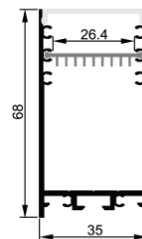

Item Description

Mounting Type- Suspended/Surface

Housing- Anodized aluminum

Diffuser- PMMA opal/frosted/clear

Available length: 2m, 2.5m, 3m

Standards- EN60598-1 / EN60595-2-1

Objective

Suspended/Surface LED aluminum profile. Suitable for Hotels, Star-rated hotels, Clubs, and Homes.

CODE	LIGHT SOURCE	DIMENSIONS
BL35	26mm LED strip	35*68mm

Accessories

Endcap

Mounting clip

Suspension kit (2m)