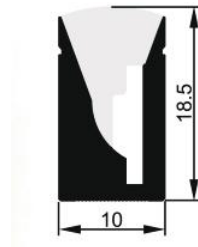

Item Description

Mounting Type- Surface/Recessed

Housing- PMMA

Diffuser- PC milky

Available length- 5m/roll

Standards- EN60598-1 / EN60595-2-1

Objective

Surface/Recessed mounted LED aluminum profile. Suitable for Hotels, Star-rated hotels, Clubs, and Homes.

CODE	LIGHT SOURCE	DIMENSIONS
BL006ii	10mm LED strip	10*18.5mm

Accessories

Endcap

Mounting clip