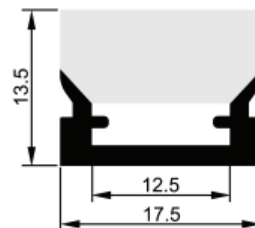

Item Description

Mounting Type- Surface/Recessed

Housing- PMMA

Diffuser- PC milky

Available length: 1m, 2m, 3m

Standards- EN60598-1 / EN60595-2-1

Objective

Surface/Recessed LED aluminum profile. Suitable for Hotels, Star-rated hotels, Clubs, and Homes.

CODE	LIGHT SOURCE	DIMENSIONS
BL003	12mm LED strip	17.5*13.5mm

Accessories

Endcap

Mounting clip