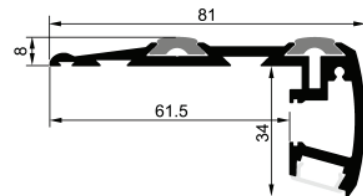

SURFACE ALUMINUM PROFILE

Item Description

Mounting Type- Surface for stairs

Housing- Anodized aluminum

Diffuser- PC milky

Available length: 2m, 2.5m, 3m

Standards- EN60598-1 / EN60595-2-1

Objective

Surface for stairs LED aluminum profile. Suitable for Hotels, Star-rated hotels, Clubs, and Homes.

CODE	LIGHT SOURCE	DIMENSIONS
BL002	8mm LED strip	81*42mm

Accessories

Endcap