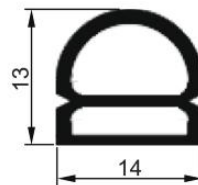

Item Description

Mounting Type- Surface/Recessed

Housing- PU

Diffuser- PC milky

Available length- 5m/roll

Standards- EN60598-1 / EN60595-2-1

Objective

Surface/Recessed mounted LED aluminum profile. Suitable for Hotels, Star-rated hotels, Clubs, and Homes.

CODE	LIGHT SOURCE	DIMENSIONS
BL001	10mm LED strip	14*13mm

Accessories

Endcap

Mounting clip