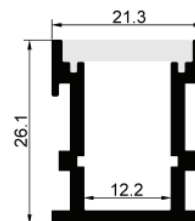

Item Description

Mounting Type- Recessed in floor

Housing- Anodized aluminum

Diffuser- PC milky

Available length: 2m, 2.5m, 3m

Standards- EN60598-1 / EN60595-2-1

Objective

Recessed in floor LED aluminum profile. Suitable for Hotels, Star-rated hotels, Clubs, and Homes.

CODE	LIGHT SOURCE	DIMENSIONS
BL001-F	12mm LED strip	26*26mm

Accessories

Endcap