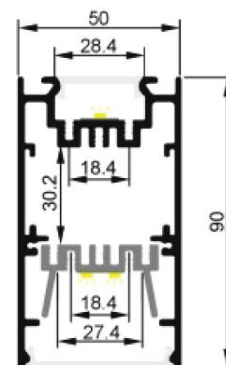

Item Description

Mounting Type- Suspended
Housing- Anodized aluminum
Diffuser- PC frosted
Available length: 2m, 2.5m, 3m
Standards- EN60598-1 / EN60595-2-1

Objective

Suspended LED aluminum profile. Suitable for Hotels, Star-rated hotels, Clubs, and Homes.

CODE	LIGHT SOURCE	DIMENSIONS
BL5090	LED module	50*90mm

Accessories

Endcap

Clip

Inner-clip kit

Suspension kit (2m)