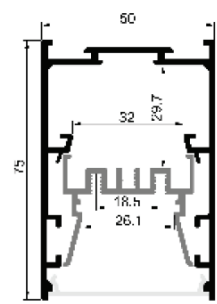

Item Description

Mounting Type- Suspended/Surface
Housing- Anodized aluminum
Diffuser- PC frosted
Available length: 2.5m, 3-6m
Standards- EN60598-1 / EN60595-2-1

Objective

Suspended LED aluminum profile. Suitable for Hotels, Star-rated hotels, Clubs, and Homes.

CODE	LIGHT SOURCE	DIMENSIONS
BL5075-A	LED module	50*75mm

Accessories

Die-casting alu.endcap Clip Inner-clip kit Suspension kit (2m)