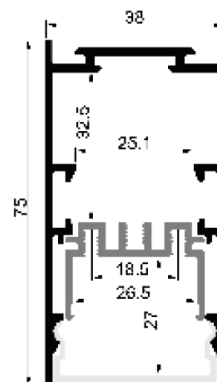

Item Description

Mounting Type- Suspended/Surface
Housing- Anodized aluminum
Diffuser- PC frosted
Available length: 2.5m, 3-6m
Standards- EN60598-1 / EN60595-2-1

Objective

Suspended LED aluminum profile. Suitable for Hotels, Star-rated hotels, Clubs, and Homes.

CODE	LIGHT SOURCE	DIMENSIONS
BL3875-A	LED module	38*75mm

Accessories

Die-casting alu.endcap Clip Inner-clip kit Suspension kit (2m)