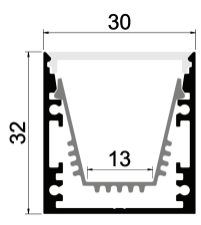

Item Description

Mounting Type- Suspended/Surface
Housing- Anodized aluminum
Diffuser- PC frosted
Available length: 2m, 2.5m, 3m
Standards- EN60598-1 / EN60595-2-1

Objective

Suspended LED aluminum profile. Suitable for Hotels, Star-rated hotels, Clubs, and Homes.

CODE	LIGHT SOURCE	DIMENSIONS
BL3030	12mm LED strip	50*90mm

Accessories

Die-casting alu.endcap Suspension kit (2m)